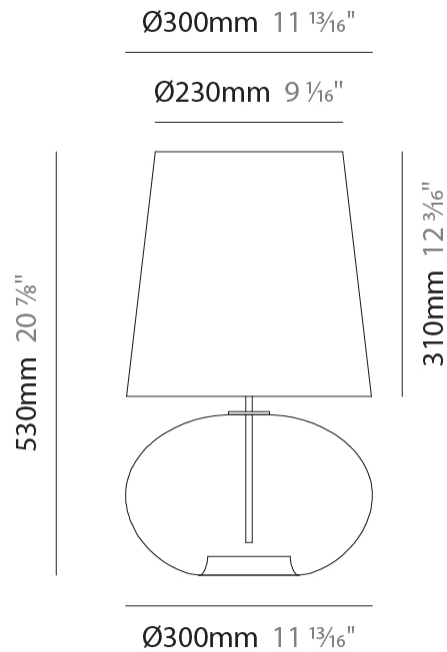

PARIGI CIPOLLA PORTABLE

D144009-

base number   Finish
Options

PROJECT	_____
TYPE	_____
SPECIFIER	_____
QUANTITY	_____
DATE	_____

1. To build a product code in our configurator select the specify button on the base model # product page
2. To build a manual product code on this datasheet choose from the options listed below in blue font and add the suffix to the base model #

GENERAL

Series: Parigi Cipolla
Partner: Cangiini & Tucci
Division: Design
Installation: Portable
Product Type: Table
Mounting Location: Table

PHYSICAL

Shape: Sphere
Diameter (mm): 300
Diameter (in): 11 ¹³/₁₆"
Height (mm): 530
Height (in): 20 ⁷/₈"
Weight (kg): 1.65
Weight (lbs): 3.64
Fixture Finish: [AMB / GRN / PNK / RUB / SKB / SMK / TOB / TRA](#)
Holder Finish: CHR
Fixture Material: Glass / Metal
Primary Material: Glass - Borosilicate

ELECTRICAL

Number of Lamps: 1
Lamp Type: LED Retrofit
Bulb Included: Bulb Not Included
Max. Wattage Per Lamp (W): 7
Lamp Base: E26
Input Voltage (V): 120
Upon Request: 277Vac / GU24

LED

OPTICAL

RATINGS AND CERTIFICATIONS

Certified By: Certified for North American Standards
IP rating: IP20