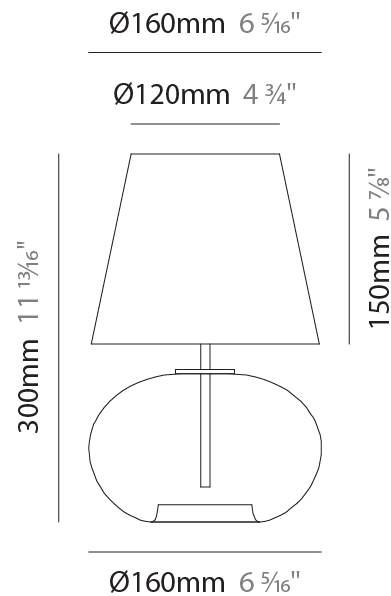

PARIGI CIPOLLA PORTABLE

D144008-

base number   Finish
Options

PROJECT	_____
TYPE	_____
SPECIFIER	_____
QUANTITY	_____
DATE	_____

1. To build a product code in our configurator select the specify button on the base model # product page
2. To build a manual product code on this datasheet choose from the options listed below in blue font and add the suffix to the base model #

GENERAL

Series: Parigi Cipolla _____
Partner: Cangini & Tucci _____
Division: Design _____
Installation: Portable _____
Product Type: Table _____
Mounting Location: Table _____

PHYSICAL

Shape: Sphere _____
Diameter (mm): 160 _____
Diameter (in): 6 ⁵/₁₆ _____
Height (mm): 300 _____
Height (in): 11 ¹³/₁₆ _____
Weight (kg): 0.52 _____
Weight (lbs): 1.15 _____
Fixture Finish: [AMB](#) / [GRN](#) / [PNK](#) / [RUB](#) / [SKB](#) / [SMK](#) / [TOB](#) / [TRA](#) _____
Holder Finish: CHR _____
Fixture Material: Glass / Metal _____
Primary Material: Glass - Borosilicate _____

ELECTRICAL

Number of Lamps: 1 _____
Lamp Type: LED Retrofit _____
Bulb Included: Bulb Not Included _____
Max. Wattage Per Lamp (W): 4 _____
Lamp Base: E12 _____
Input Voltage (V): 120 _____

LED

OPTICAL

RATINGS AND CERTIFICATIONS

Certified By: Certified for North American Standards _____
IP rating: IP20 _____